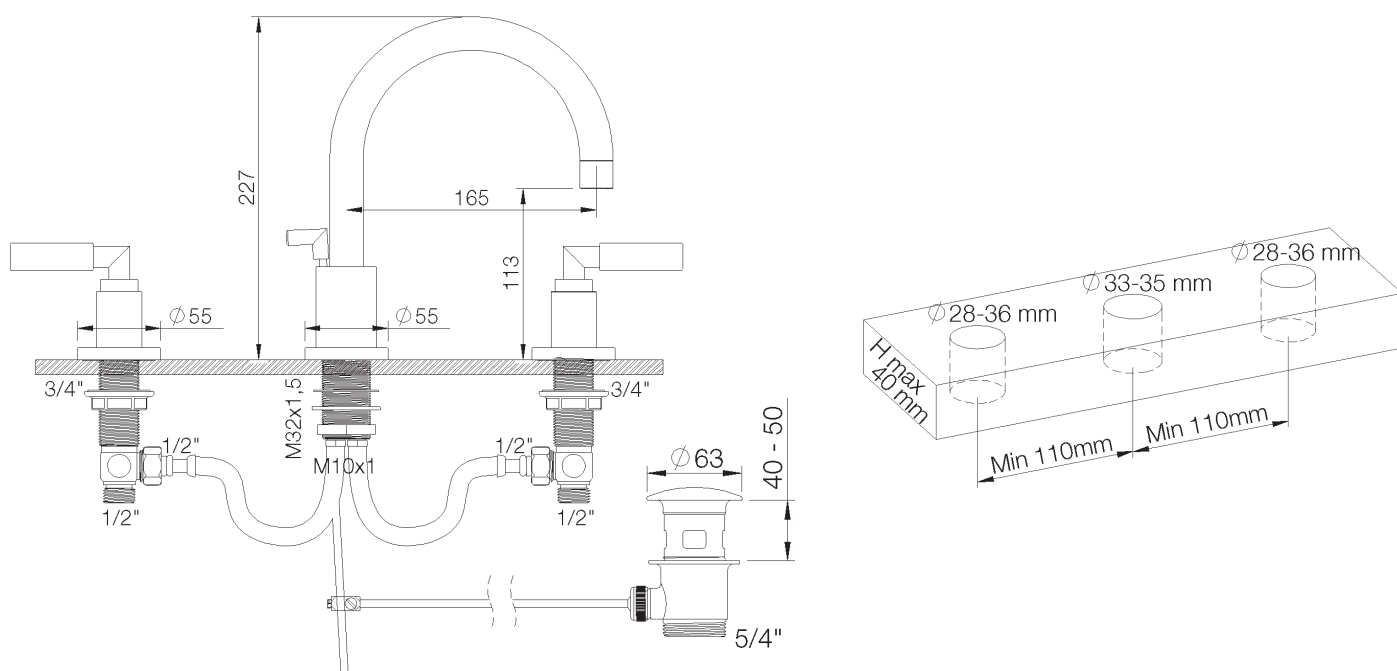

PRODUCT TECHNICAL SHEET

Collection :

CLIFF

Ref. :

4091.--.49

Batterie de lavabo 3 trous, bec 165mm et vidage

3-gats wastafelmengkraan, uitloop 165mm en lediging

3-hole washbasin mixer, spout 165mm and waste

Picture

Product details

Weight : 3,8 kg

Flow at 3 bar : Restricted 7 l/min

Internal mechanism : Ceramic valve 1/4 turn

Technical drawing

RA2.V01